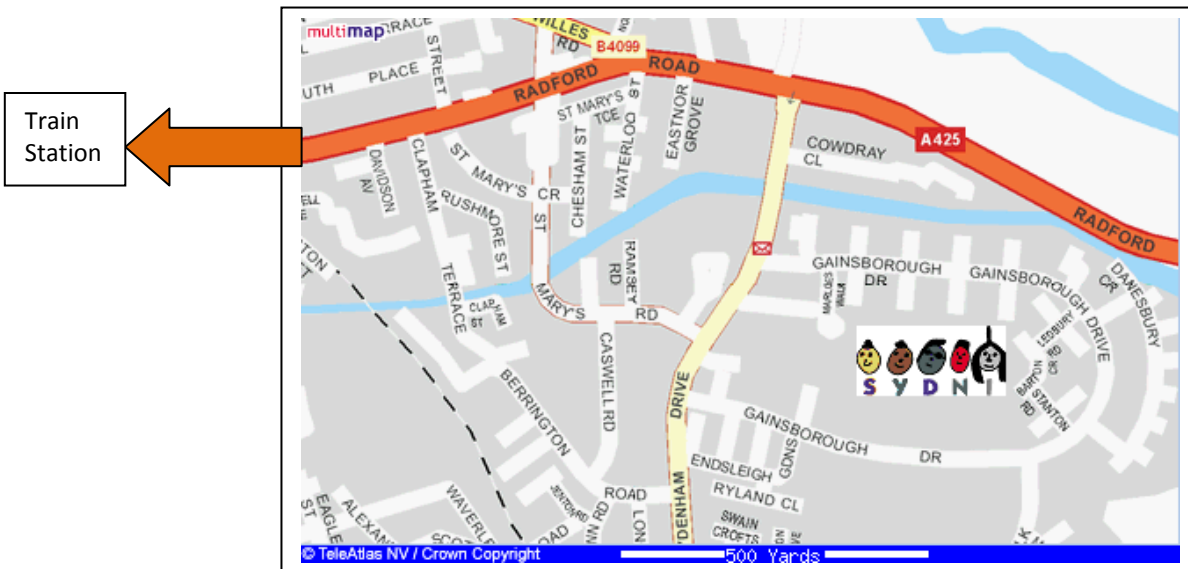

How to find us...

From the M40 southbound exit (junc 13) go over the 1st island heading towards Leamington Spa. At the next island, go straight over. The Jaguar garage and Courtyard by Marriott hotel will now be on your right. At the next island take the 2nd exit. McDonalds will be immediately on your left. Follow this road for some time. Go over the traffic lights into St Helen's Road. At the next set of traffic lights go down the hill and back up again into Prospect Road. Go over the railway bridge and you will immediately see an island and Asda in front of you. At the island, take the first exit left down Sydenham Drive. Do NOT take the first exit right into Gainsborough Drive but take the second one which is immediately before the shops. Next take the first turning right into Marloes Walk and follow the road round where you will come into Cottage Square where you will see The Sydni Centre in front of you.

Approaching the station from Warwick along the Old Warwick Road A425.

Straight on at the first set of traffic lights, continue straight on at the second set of traffic lights, (under the railway bridge).

Continue along the Radford Road until you get to the fourth set of traffic lights at the bottom of Sydenham Drive. At this set of lights turn right into Sydenham Drive, continue past the school on your right, over the canal bridge, past the shops on your left and then take the next left into Gainsborough Drive. It is sign posted SYDNI Centre.

Then take your next right into Marloes Walk, continue past the houses, following the road round to the left. You will now see the centre in front of you.

PUBLIC TRANSPORT;

BUS ROUTE.....There is a regular bus service on route x12 from Leamington Town Centre bus stops from upper Parade (by Tesco) and/or outside the Parish Church.